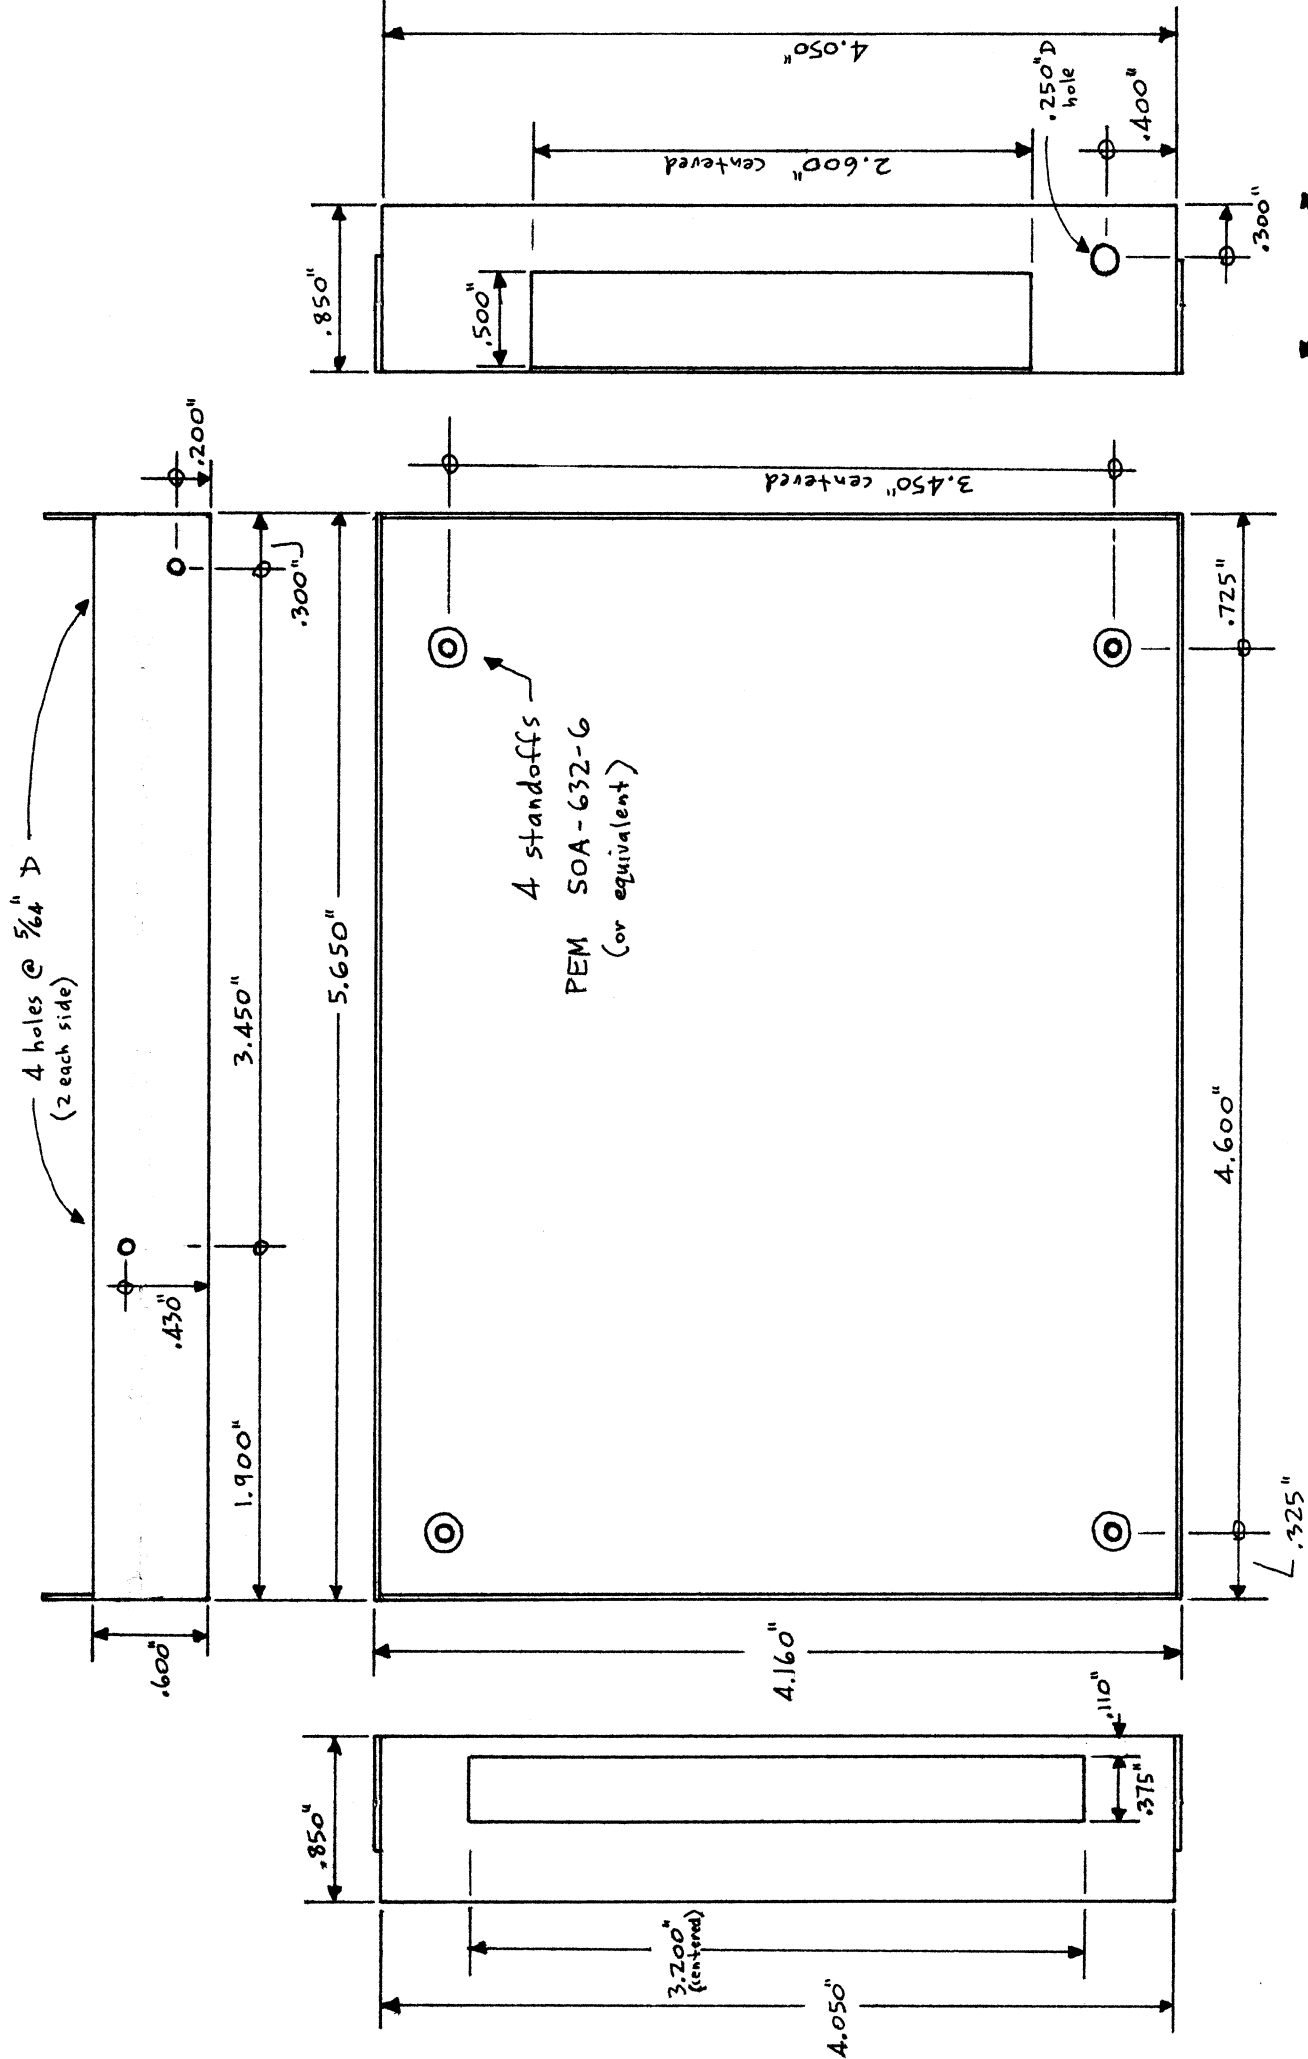

Cover

Chassis

DMC

SARDIS
TECHNOLOGIES

2261 E. 11th Ave.
Vancouver, B.C., Canada V5N 1Z7
(604) 255-4485

DMC

COVER
(.040" aluminum)

14 slots
@ $\frac{1}{8}$ " x $\frac{1}{2}$ "
or
14 slots
@ $\frac{3}{32}$ " x $\frac{7}{16}$ "
preferred → or $\frac{1}{8}$ "

DMC

CHASSIS
(.040" aluminum)

* Sorry, this end view is a mirror image of what it should be - refer to sheet 1 and sample.