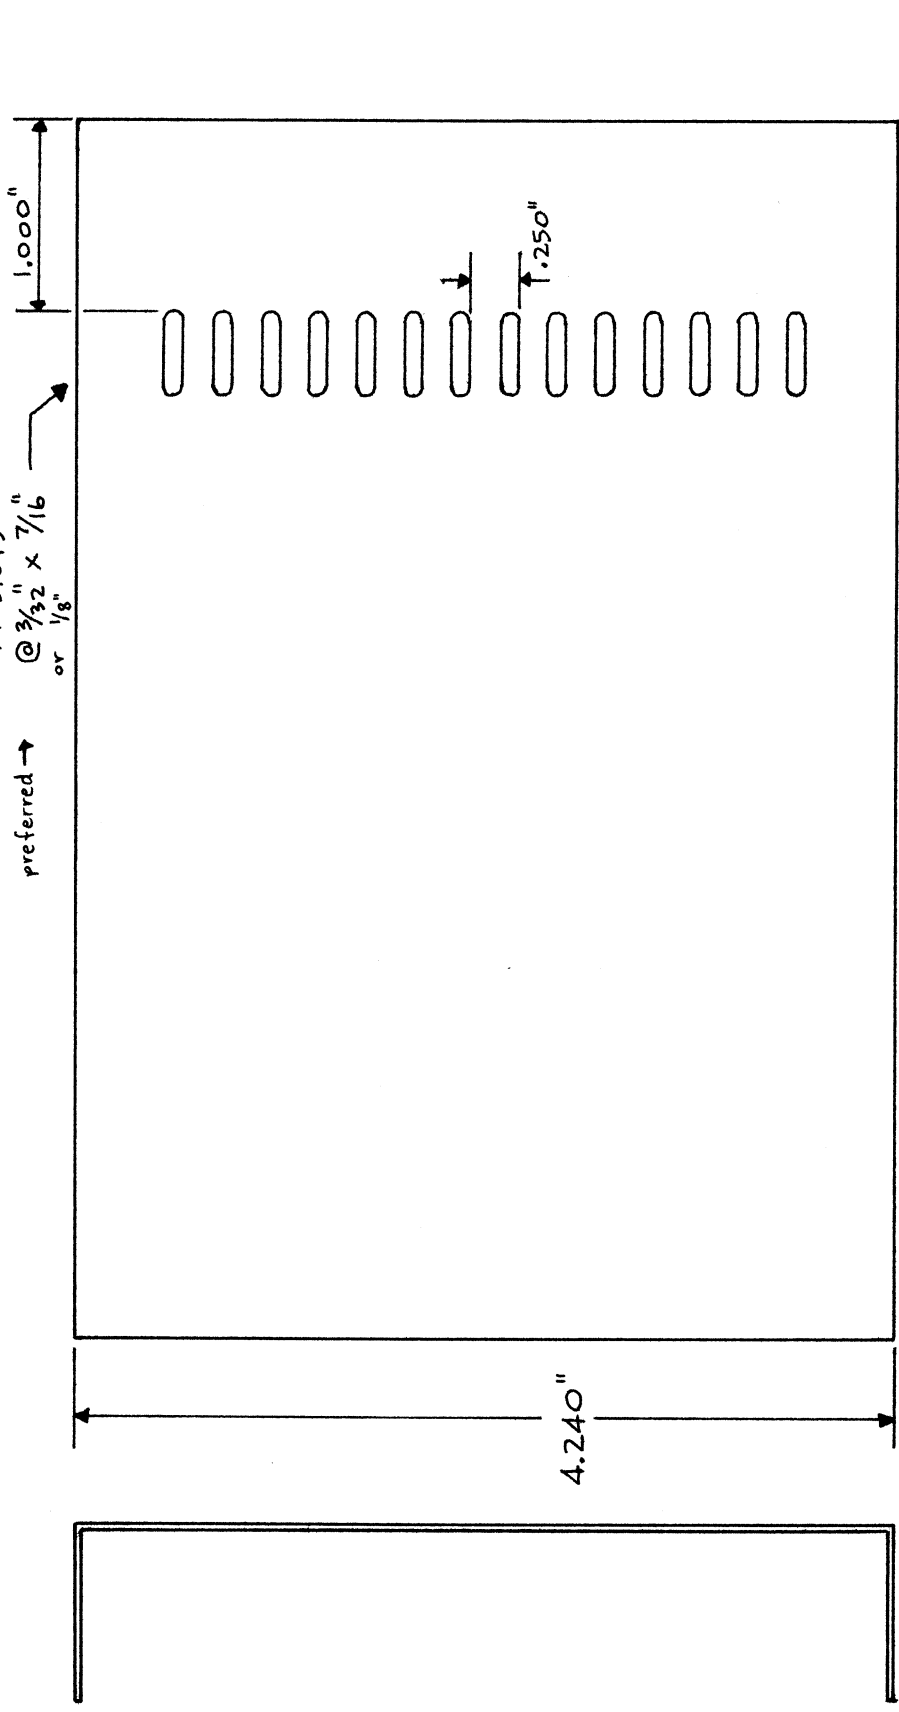

Cover

Chassis

DMC

SARDIS
TECHNOLOGIES

2261 E. 11th Ave.
Vancouver, B.C., Canada V5N 1Z7
(604) 255-4485

DMC

COVER
(.040" aluminum)

14 slots
@ $\frac{1}{8}$ " x $\frac{1}{2}$ "
or
14 slots
@ $\frac{3}{32}$ " x $\frac{7}{16}$ "
preferred → or $\frac{1}{8}$ "

DMC

CHASSIS
(.040" aluminum)

* Sorry, this end view is a mirror image of what it should be - refer to sheet 1 and sample.