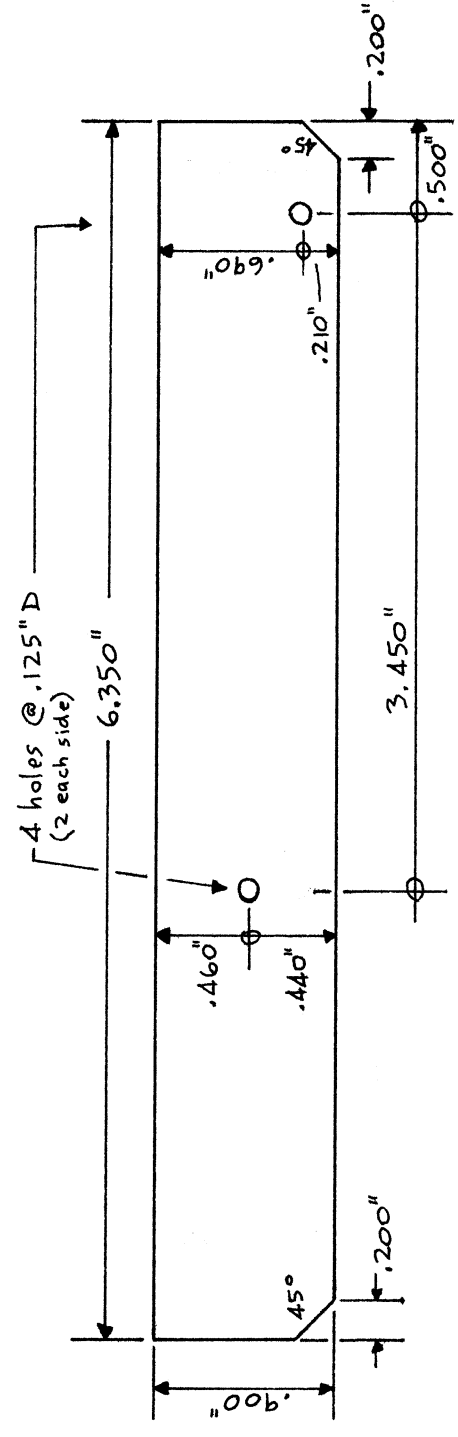

Cover

Chassis

DMC

SARDIS
TECHNOLOGIES

2261 E. 11th Ave.
Vancouver, B.C., Canada V5N 1Z7
(604) 255-4485

DMC

COVER
(.040" aluminum)

14 slots
@ $\frac{1}{8}$ " x $\frac{1}{2}$ "
or
14 slots
@ $\frac{3}{32}$ " x $\frac{7}{16}$ "
preferred → or $\frac{1}{8}$ "

DMC

CHASSIS
(.040" aluminum)

* Sorry, this end view is a mirror image of what it should be - refer to sheet 1 and sample.